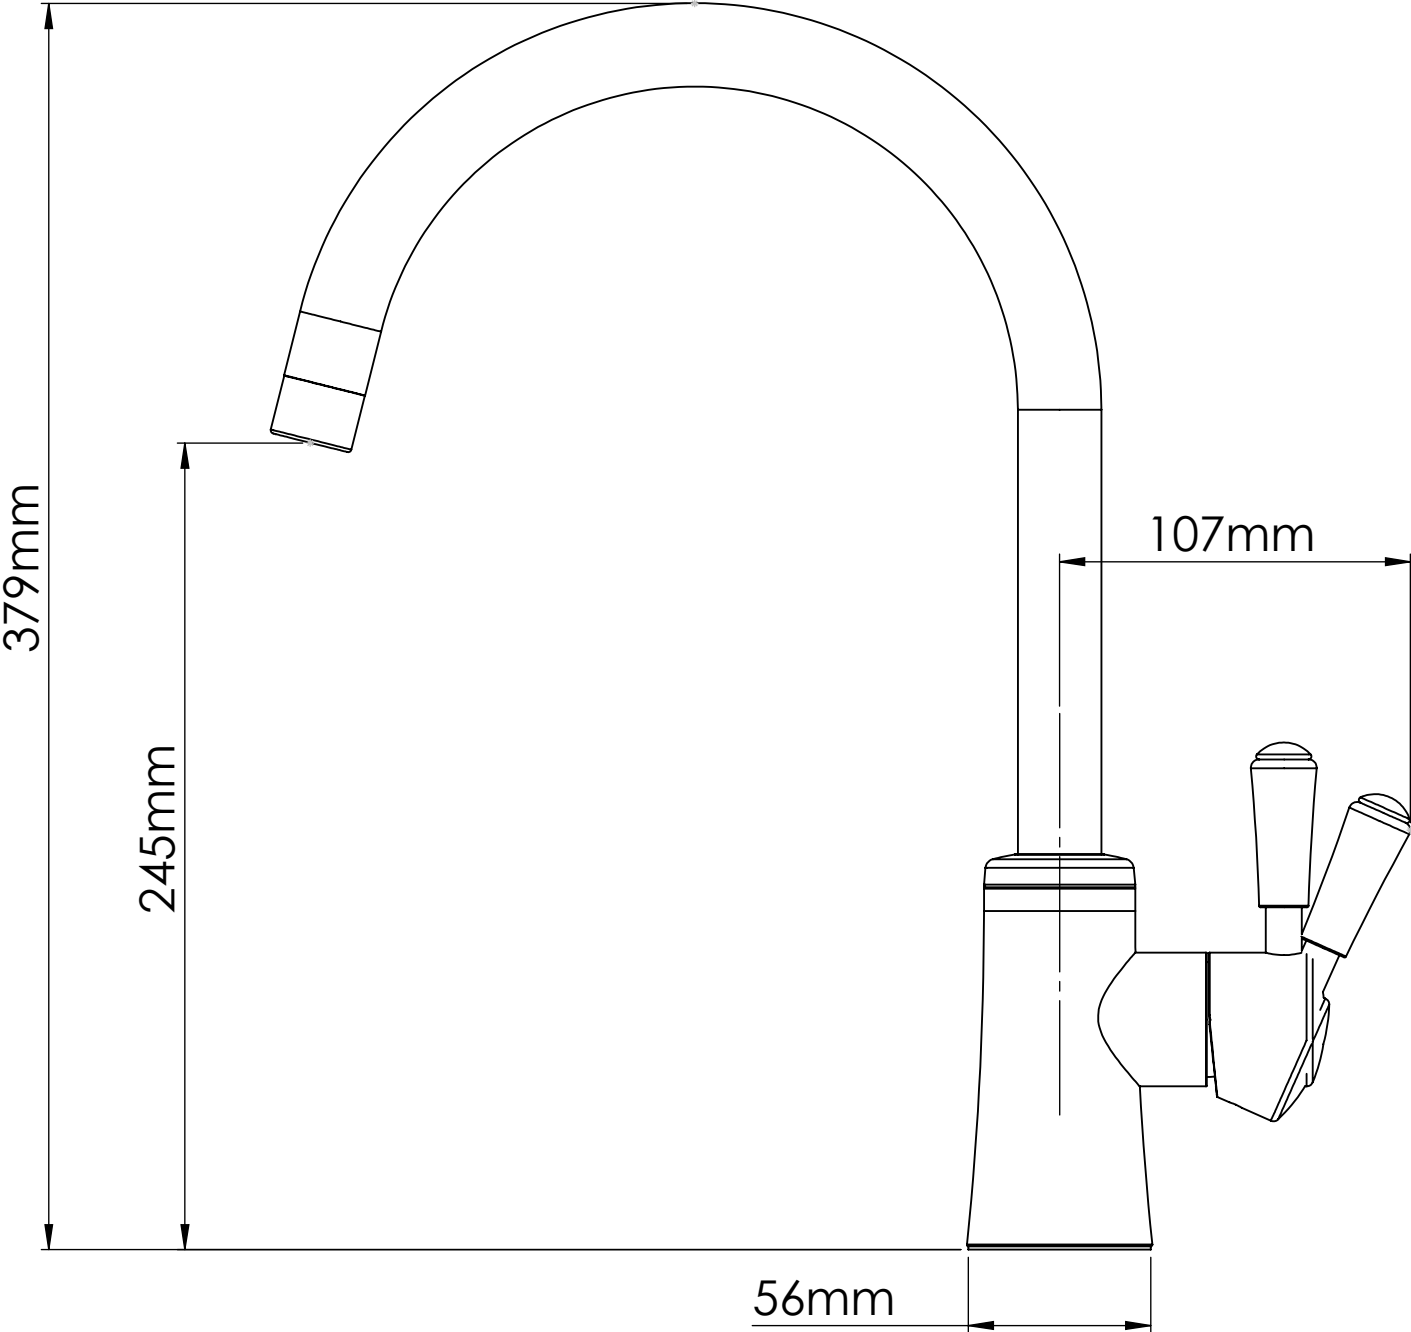

# GR4640 - Signature Single Lever Mixer - Classic